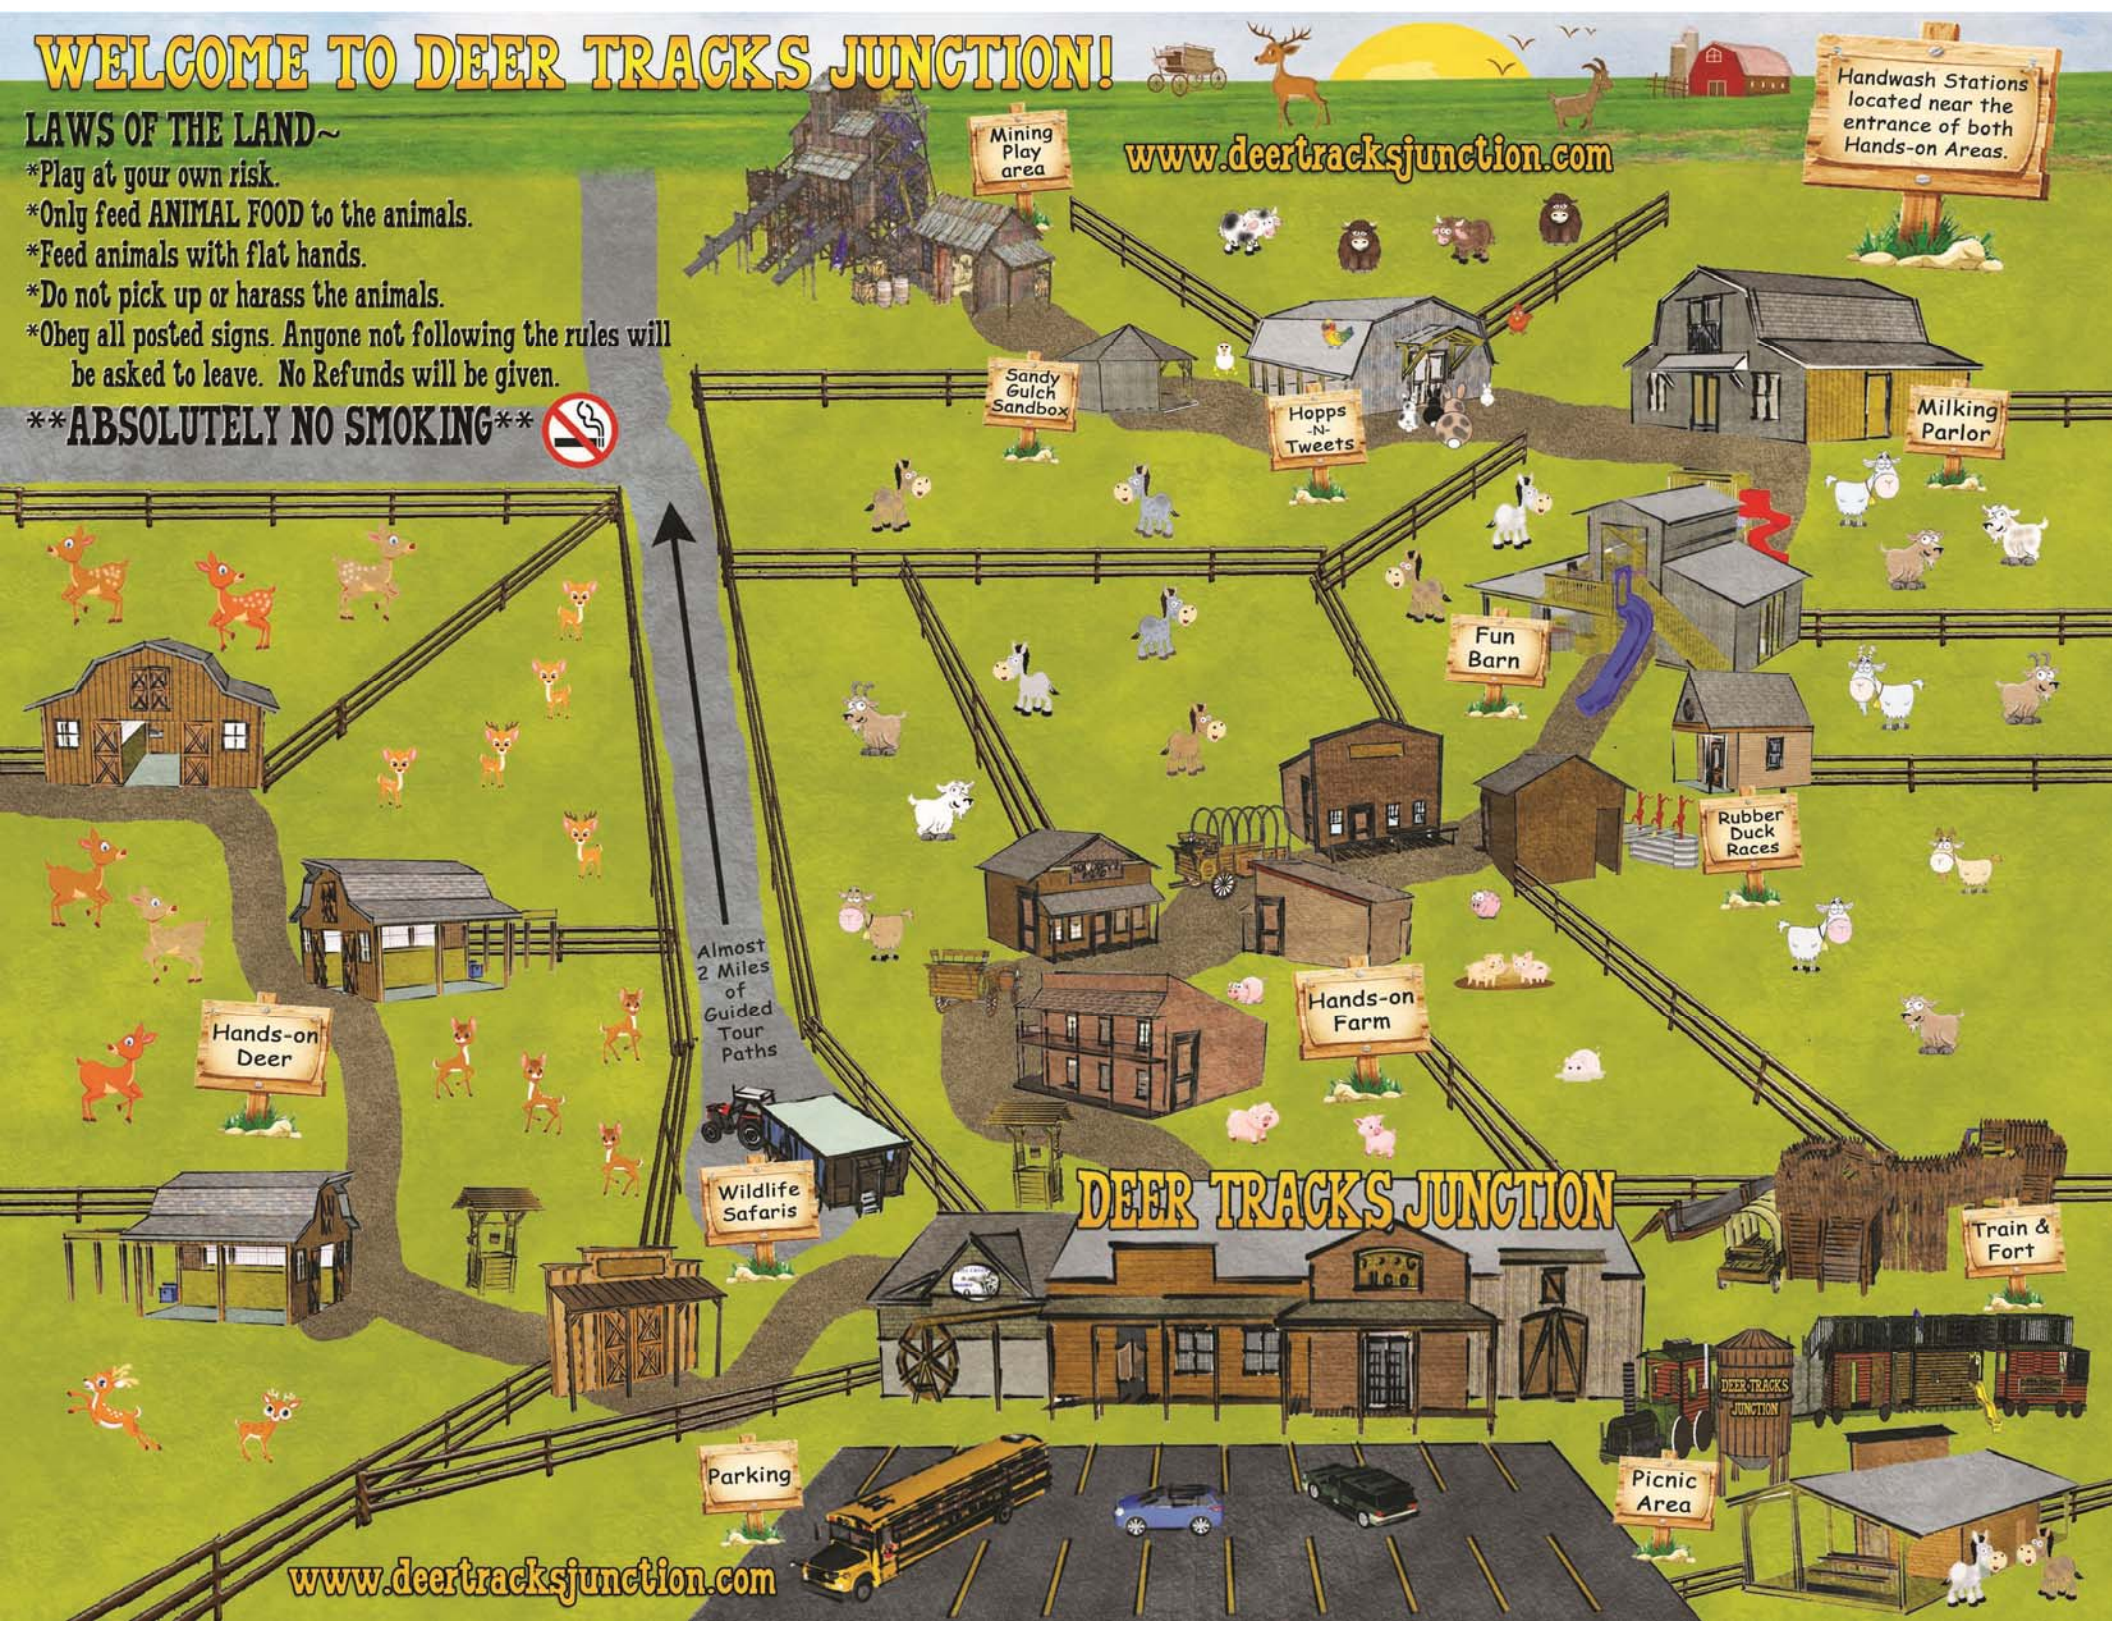

WELCOME TO DEER TRACKS JUNCTION!

www.deertracksjunction.com

Handwash Stations located near the entrance of both Hands-on Areas.

LAWS OF THE LAND~

- *Play at your own risk.
- *Only feed ANIMAL FOOD to the animals.
- *Feed animals with flat hands.
- *Do not pick up or harass the animals.
- *Obey all posted signs. Anyone not following the rules will be asked to leave. No Refunds will be given.

****ABSOLUTELY NO SMOKING****

Almost 2 Miles of Guided Tour Paths

DEER TRACKS JUNCTION

www.deertracksjunction.com

Parking

Picnic Area

Train & Fort

Milking Parlor

Fun Barn

Hands-on Farm

Rubber Duck Races

Sandy Gulch Sandbox

Hopps N- Tweets

Mining Play area

Hands-on Deer

Wildlife Safaris